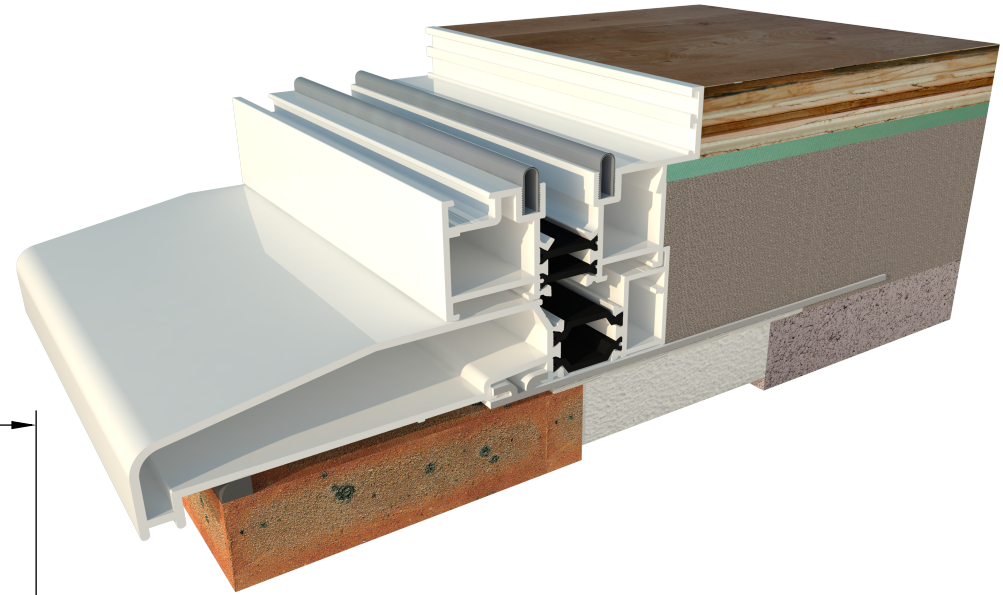

Threshold Detail: Rebated Threshold - 150mm Cill

27/04/2016

SIDE VIEW : TECTURA BI FOLD DOOR ONLY

- (a) The frame is set 30mm back over the cavity to conform part "L".
- (b) The combined threshold depth is 75mm.
- (c) Cill Overhang is 18mm on 150mm cill and 58mm on 190mm cill,
- (d) Fixing Point.

OPEN OUT

Slide and Fold Ltd, 82 Curriers Close, Canley, Coventry. CV4 8AW .

Tel:024 76 694 162

Slide and Fold