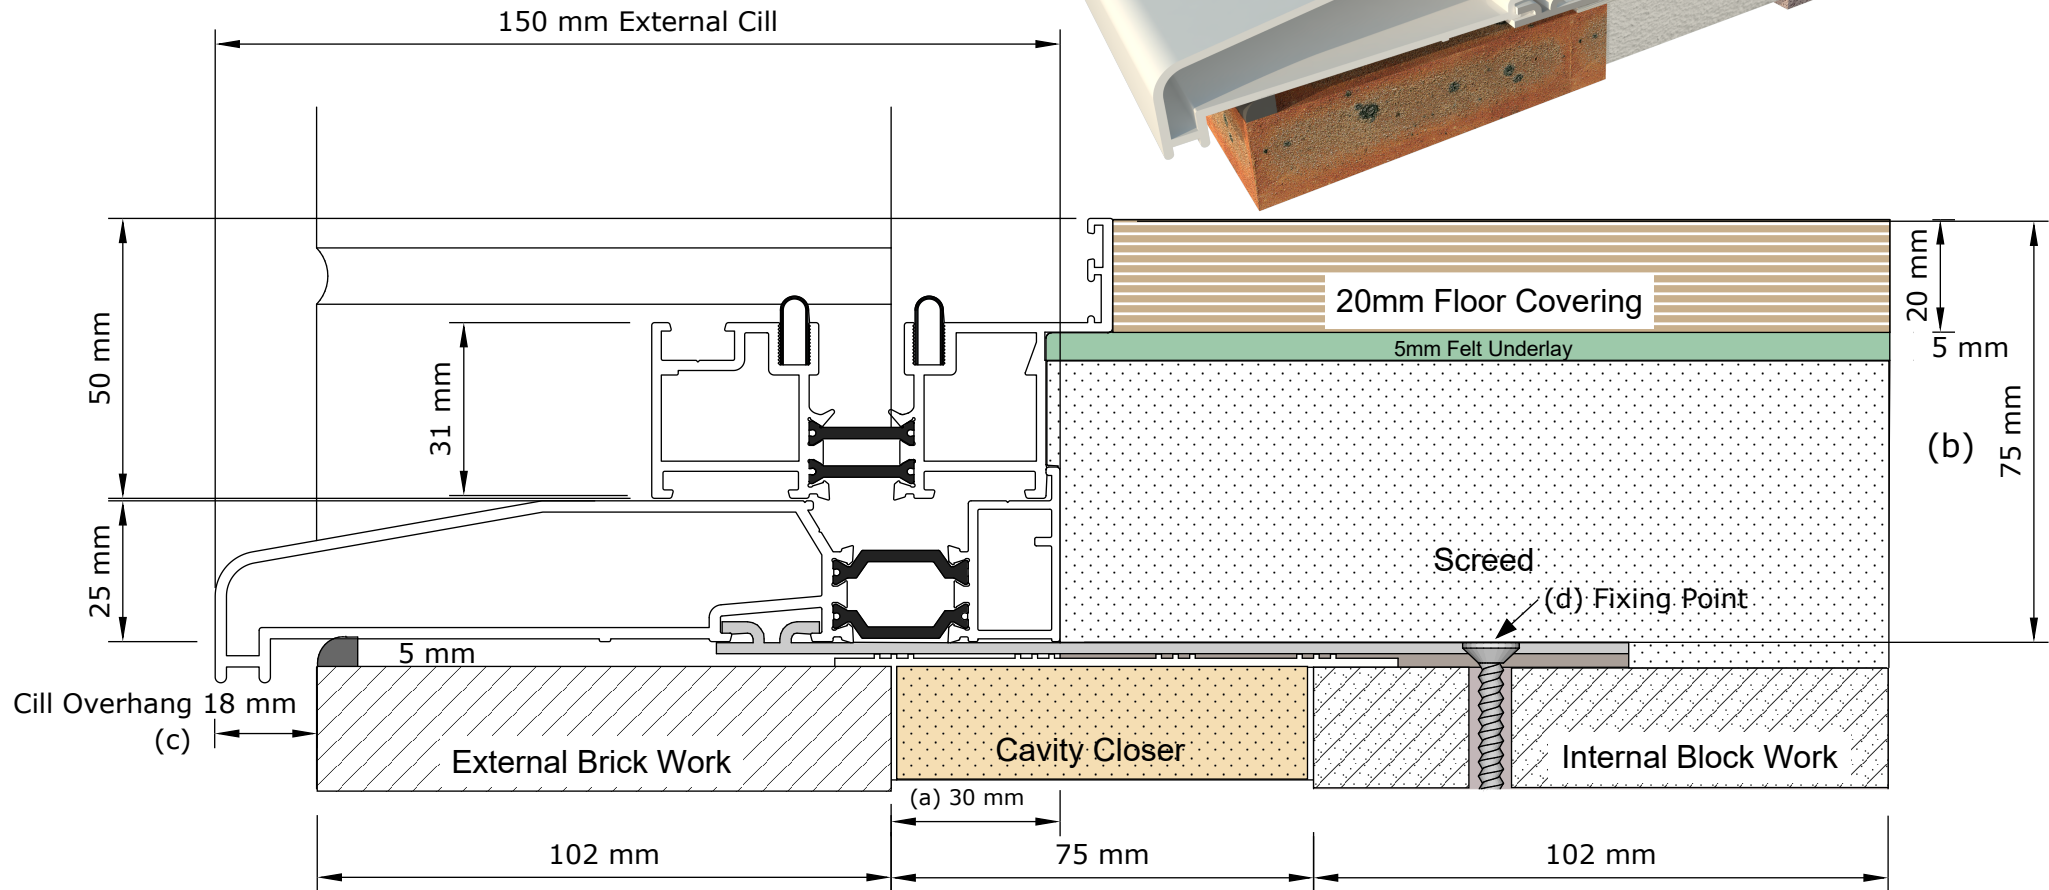

Threshold Detail: Rebated Threshold - 150mm Cill

27/04/2016

SIDE VIEW : TECTURA BI FOLD DOOR ONLY

- (a) The frame is set 30mm back over the cavity to conform part "L".
- (b) The combined threshold depth is 75mm.
- (c) Cill Overhang is 18mm on 150mm cill and 58mm on 190mm cill,
- (d) Fixing Point.

OPEN OUT

Slide and Fold Ltd, 82 Curriers Close, Canley, Coventry. CV4 8AW .

Tel:024 76 694 162

Slide and Fold