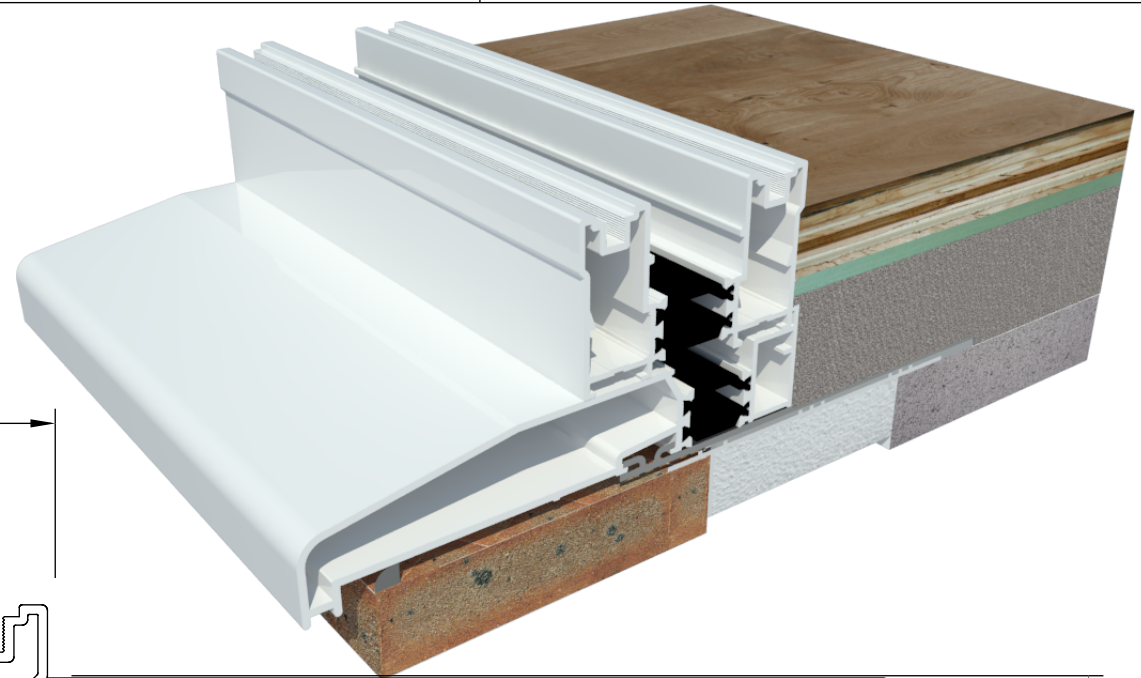

# Threshold Detail: Twin Track - 150mm Cill

21/08/2016

## SIDE VIEW : Aluminium **visTA SL** DOOR ONLY

- (a) The frame is set 30mm back over the cavity to conform part "L".
- (b) The combined buried threshold depth is 59mm.
- (c) Cill Overhang is 18mm on 150mm cill and 58mm on 190mm cill.
- (d) Fixing Point.