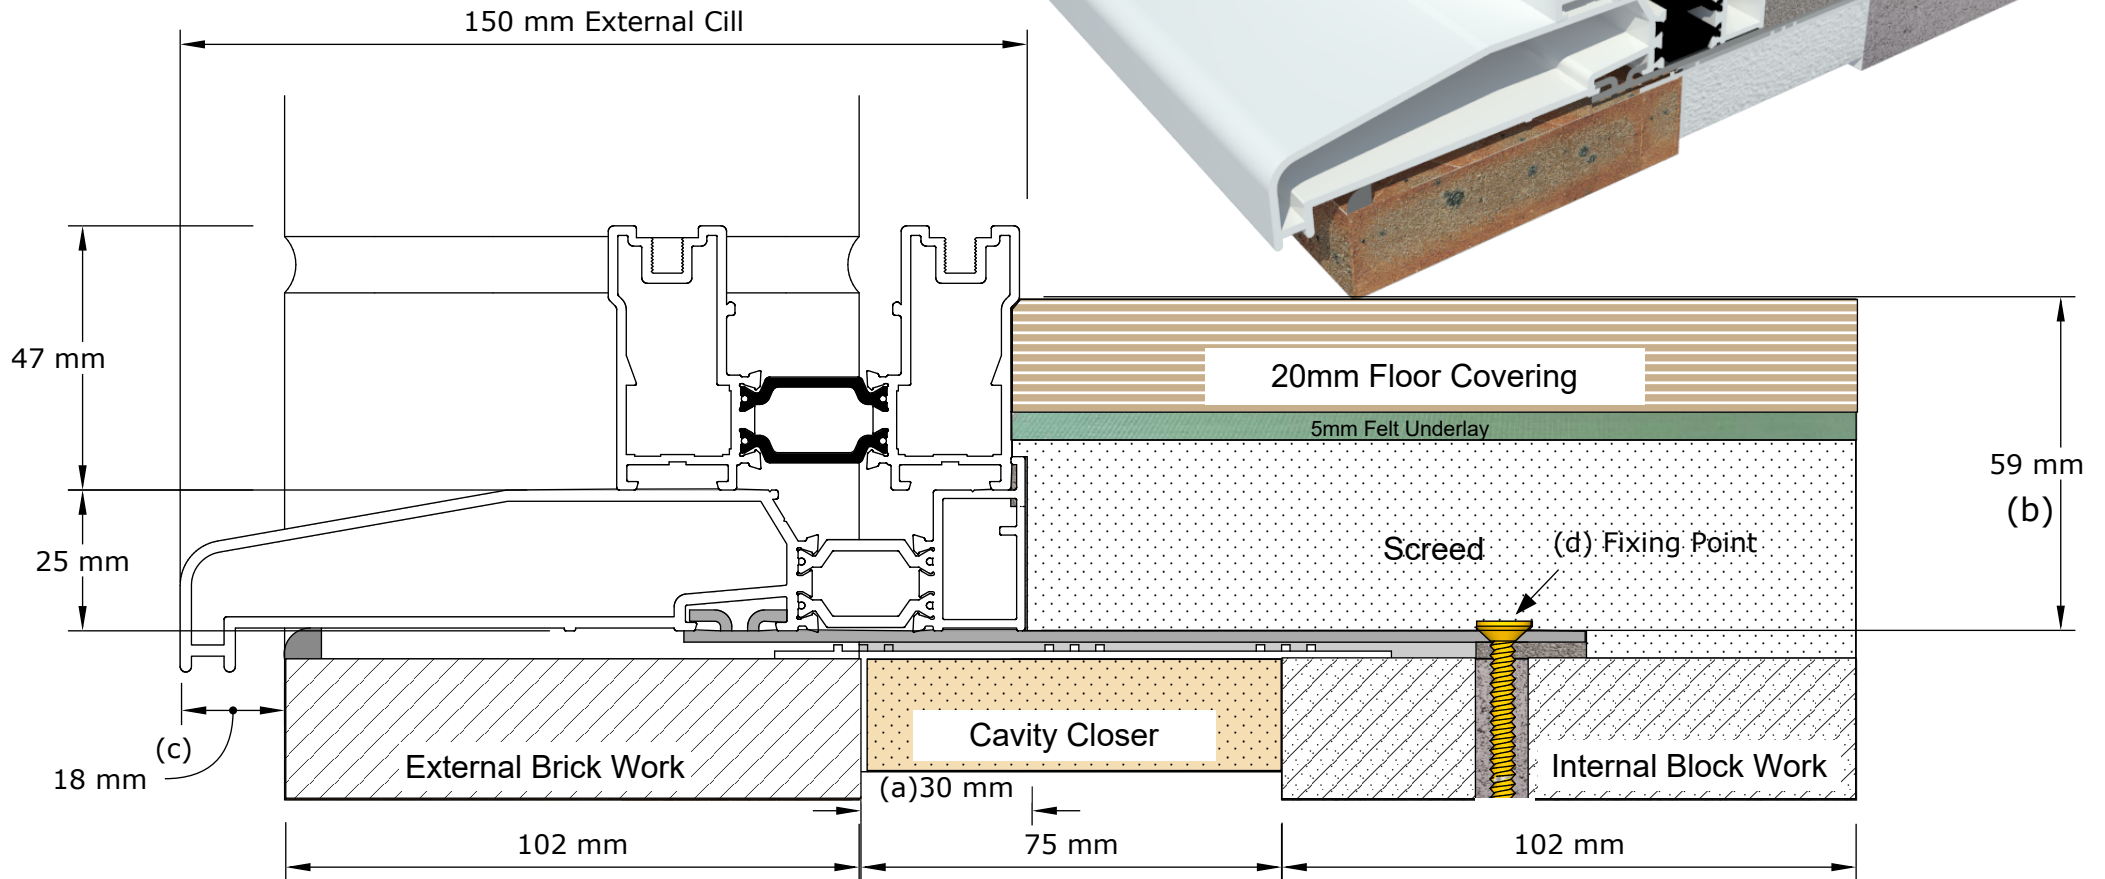

# Threshold Detail: Twin Track - 150mm Cill

21/08/2016

## SIDE VIEW : Aluminium **visTA SL** DOOR ONLY

- (a) The frame is set 30mm back over the cavity to conform part "L".
- (b) The combined buried threshold depth is 59mm.
- (c) Cill Overhang is 18mm on 150mm cill and 58mm on 190mm cill.
- (d) Fixing Point.