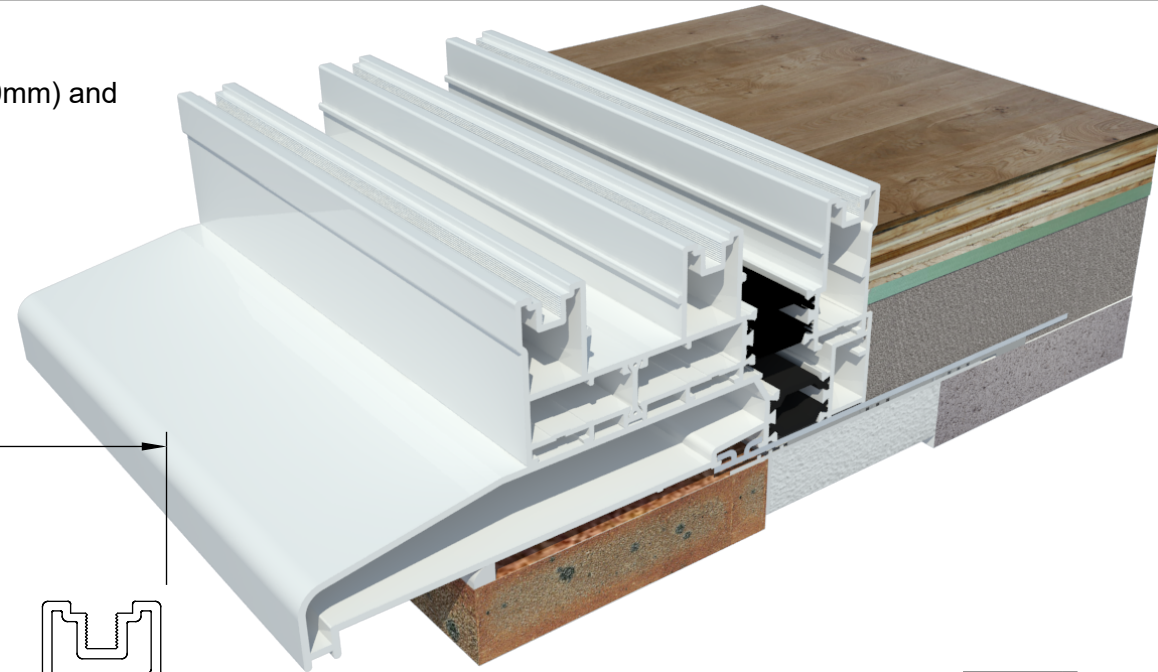

Threshold Detail: Triple Track - 190mm Cill

21/08/2016

SIDE VIEW : Aluminium **visTA SL** DOOR ONLY

- (a) The frame is set 40mm back over the cavity to conform part "L" (30mm) and an additional 10mm to allow central fixing of frame.
- (b) The combined buried threshold depth is 59mm.
- (c) Cill Overhang is 48mm on a 190mm cill.
- (d) Fixing Point.