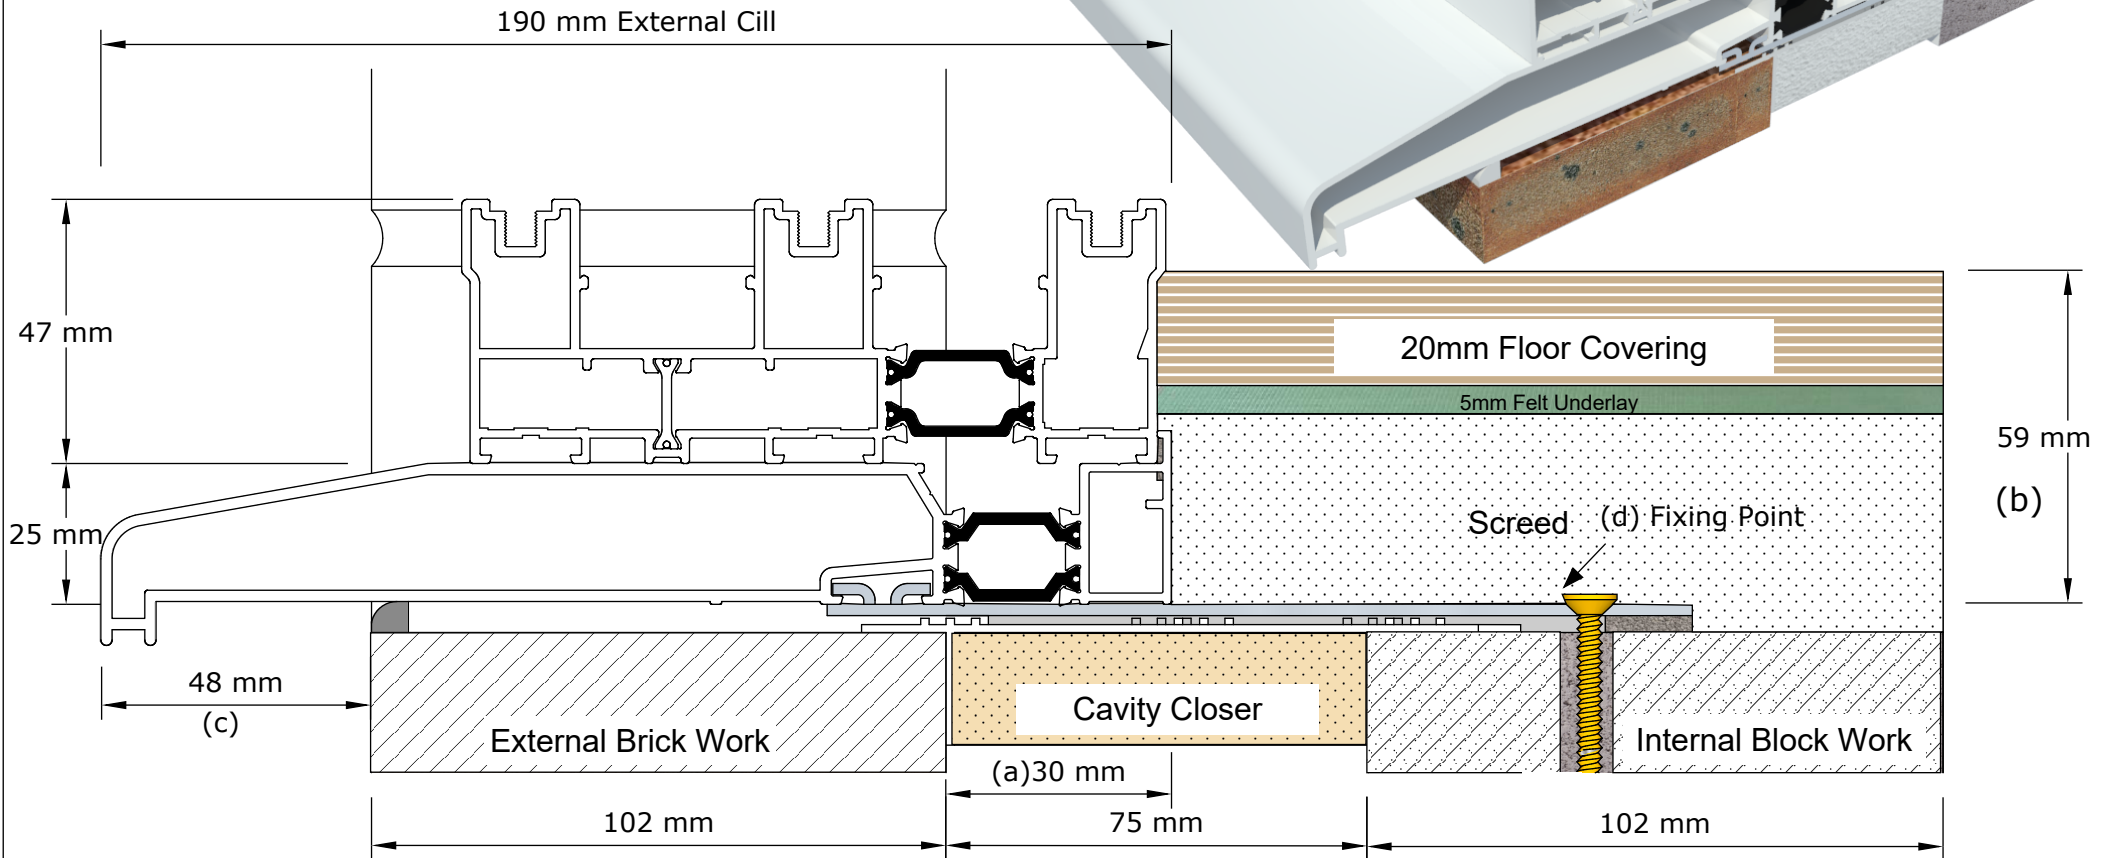

Threshold Detail: Triple Track - 190mm Cill

21/08/2016

SIDE VIEW : Aluminium **visTA SL** DOOR ONLY

- (a) The frame is set 40mm back over the cavity to conform part "L" (30mm) and an additional 10mm to allow central fixing of frame.
- (b) The combined buried threshold depth is 59mm.
- (c) Cill Overhang is 48mm on a 190mm cill.
- (d) Fixing Point.