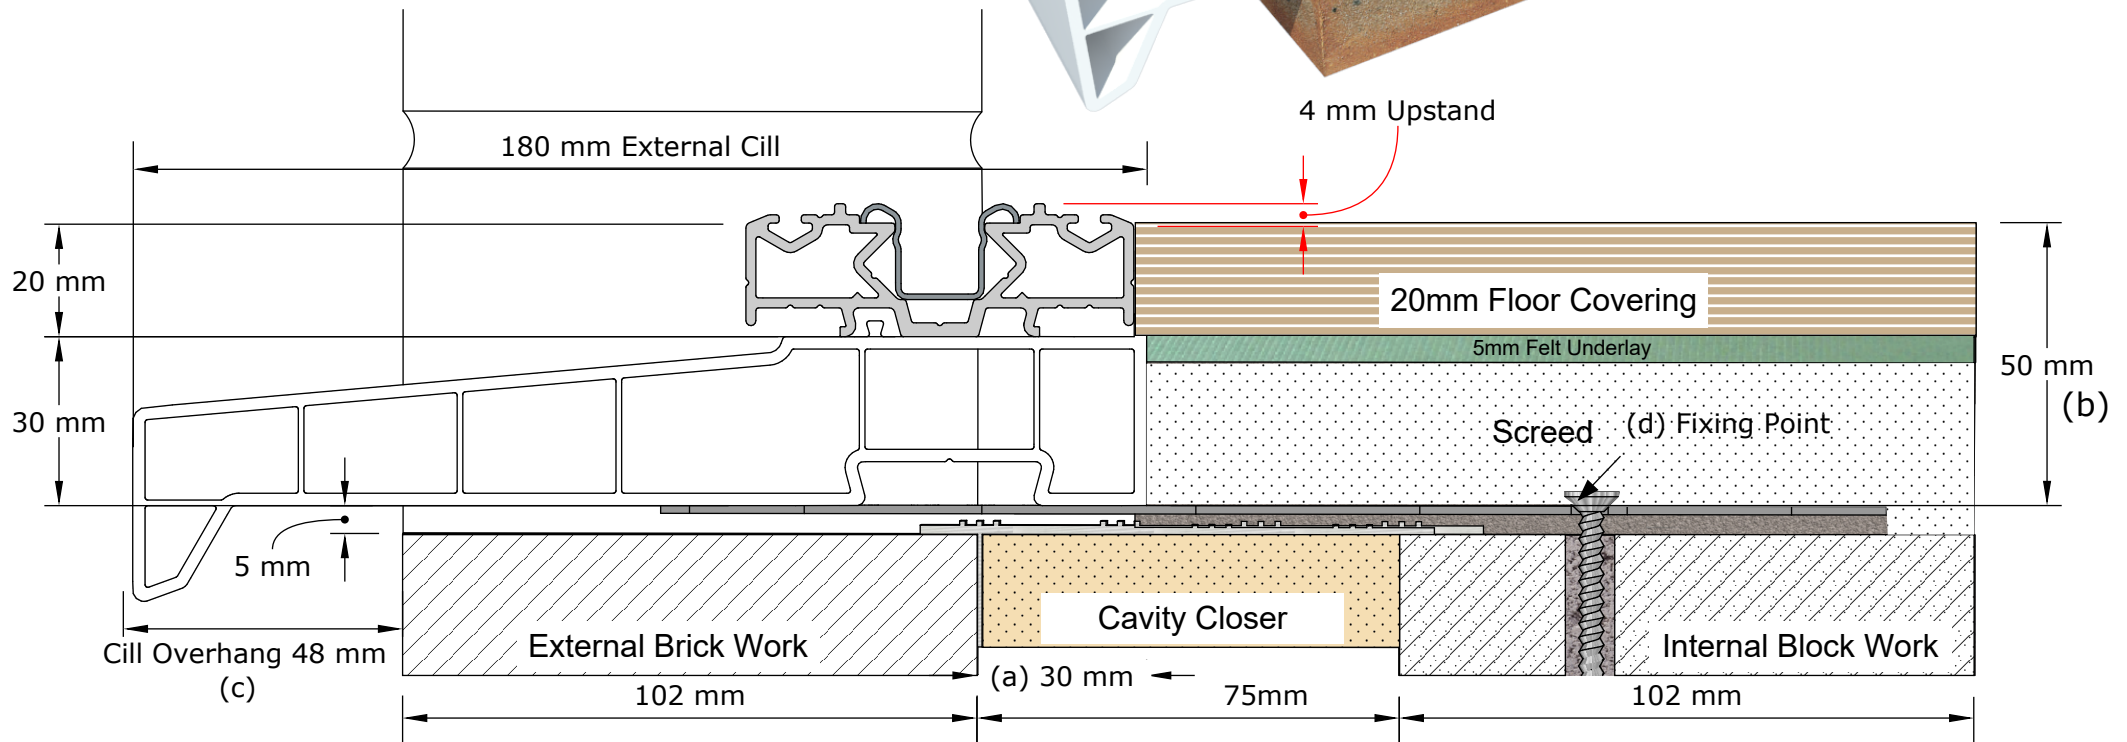

Threshold Detail: **LOW** Threshold - 180mm Cill

20/08/2016

SIDE VIEW : PVC **BI FOLD PLUS** DOOR ONLY

- (a) The frame is set 30mm back over the cavity to conform part "L".
- (b) The combined buried threshold depth is 50mm.
- (c) Cill Overhang is 18mm on 150mm cill and 48mm on 180mm cill.
- (d) Fixing Point.

OPEN IN OR OUT

Slide and Fold Ltd, 82 Curriers Close, Canley, Coventry. CV4 8AW .

Tel:024 76 694 162

Slide and Fold