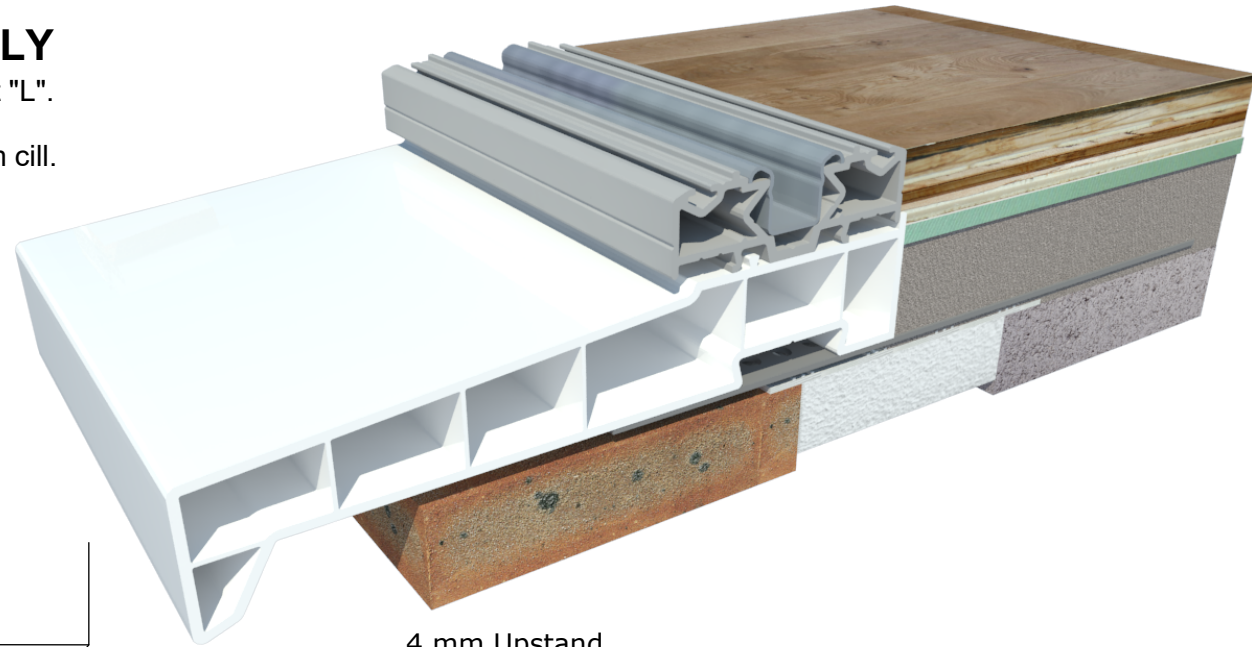

Threshold Detail: **LOW** Threshold - 180mm Cill

20/08/2016

SIDE VIEW : PVC **BI FOLD PLUS** DOOR ONLY

- (a) The frame is set 30mm back over the cavity to conform part "L".
- (b) The combined buried threshold depth is 50mm.
- (c) Cill Overhang is 18mm on 150mm cill and 48mm on 180mm cill.
- (d) Fixing Point.

OPEN IN OR OUT

Slide and Fold Ltd, 82 Curriers Close, Canley, Coventry. CV4 8AW .

Tel:024 76 694 162

Slide and Fold