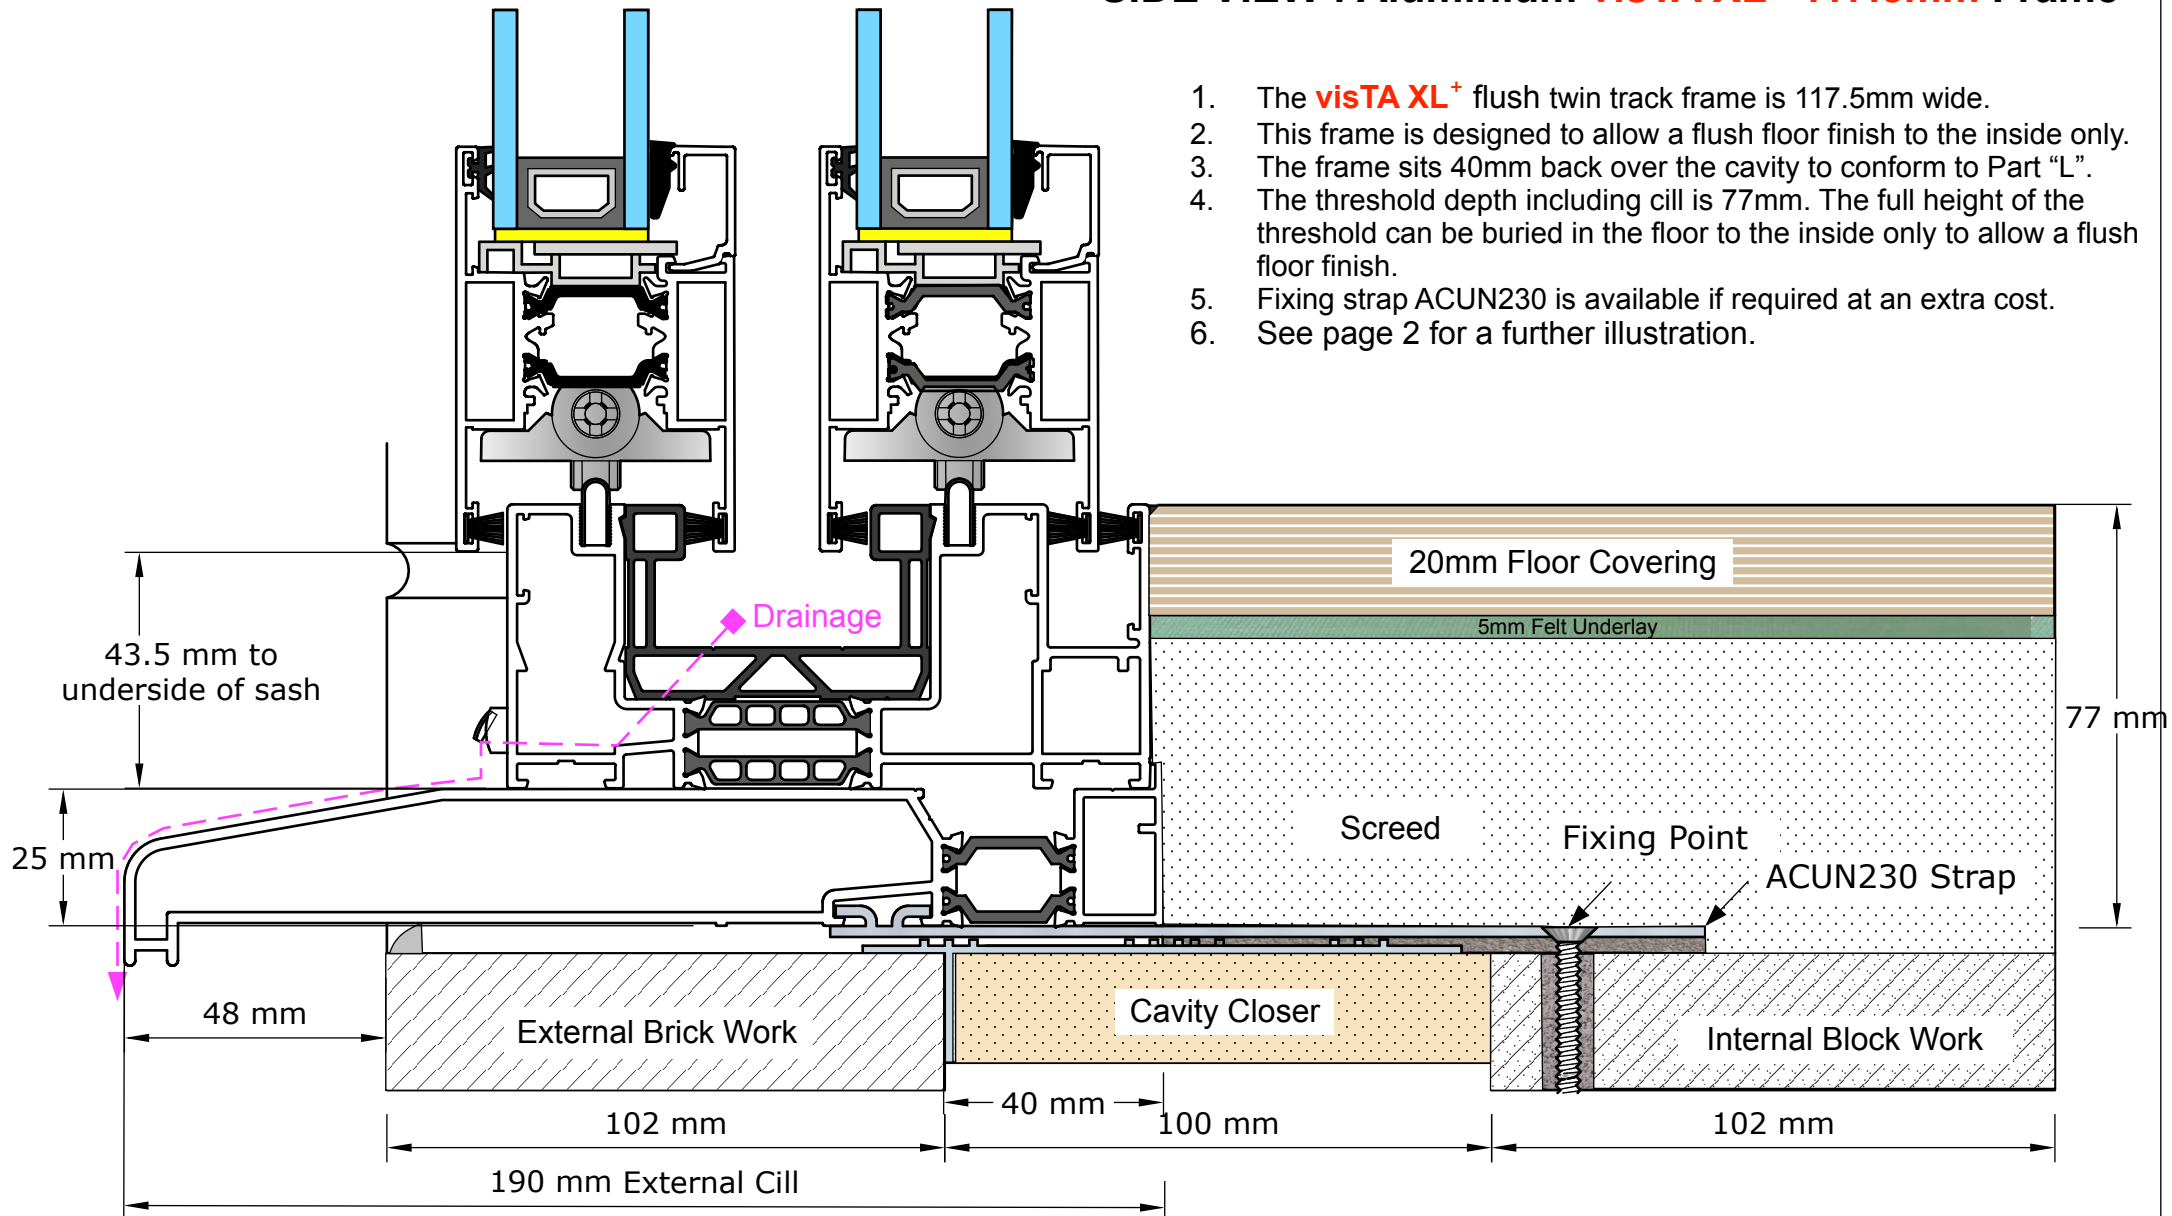

SIDE VIEW : Aluminium visTA XL⁺ 117.5mm Frame

1. The **visTA XL⁺** flush twin track frame is 117.5mm wide.
2. This frame is designed to allow a flush floor finish to the inside only.
3. The frame sits 40mm back over the cavity to conform to Part "L".
4. The threshold depth including cill is 77mm. The full height of the threshold can be buried in the floor to the inside only to allow a flush floor finish.
5. Fixing strap ACUN230 is available if required at an extra cost.
6. See page 2 for a further illustration.